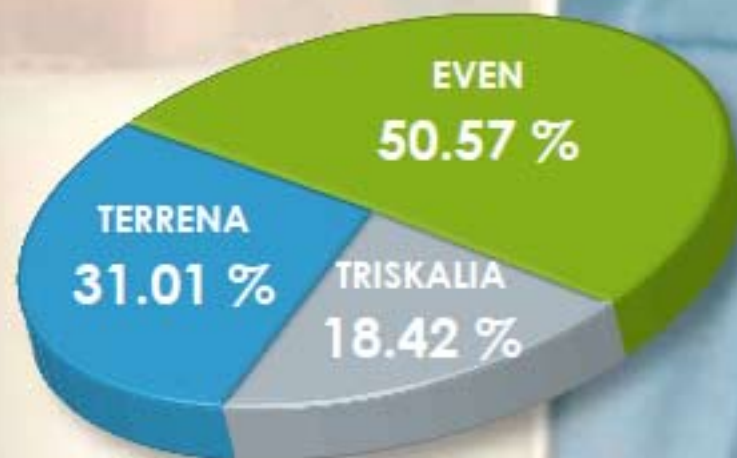

CHAIRMAN:
Dominique Chargé

CHIEF EXECUTIVE OFFICER:
Christian Couilleau

Laita, the leading cooperative dairy company in north-west France, was founded on 1st July 2009. It is an umbrella organisation representing the dairy activities of Even, Terrena and Triskalia.

These 3 cooperatives have two shared ambitions: to **sustainably develop** the dairy industry and to promote **regional attachment and development**.

The creation of Laita is a result of the escalation of partnerships shared between the 3 Groups since 1973.

Beyond the implementation of a shared commercial policy, Laita is able to attain a **sustainable market position** with a **greater investment capacity**, and to **anticipate consumer expectations** by a stronger innovation potential.

CAPITAL BREAKDOWN

ACTIVITIES:

- Milk collection
- Milk processing
- Marketing and sales of processed products